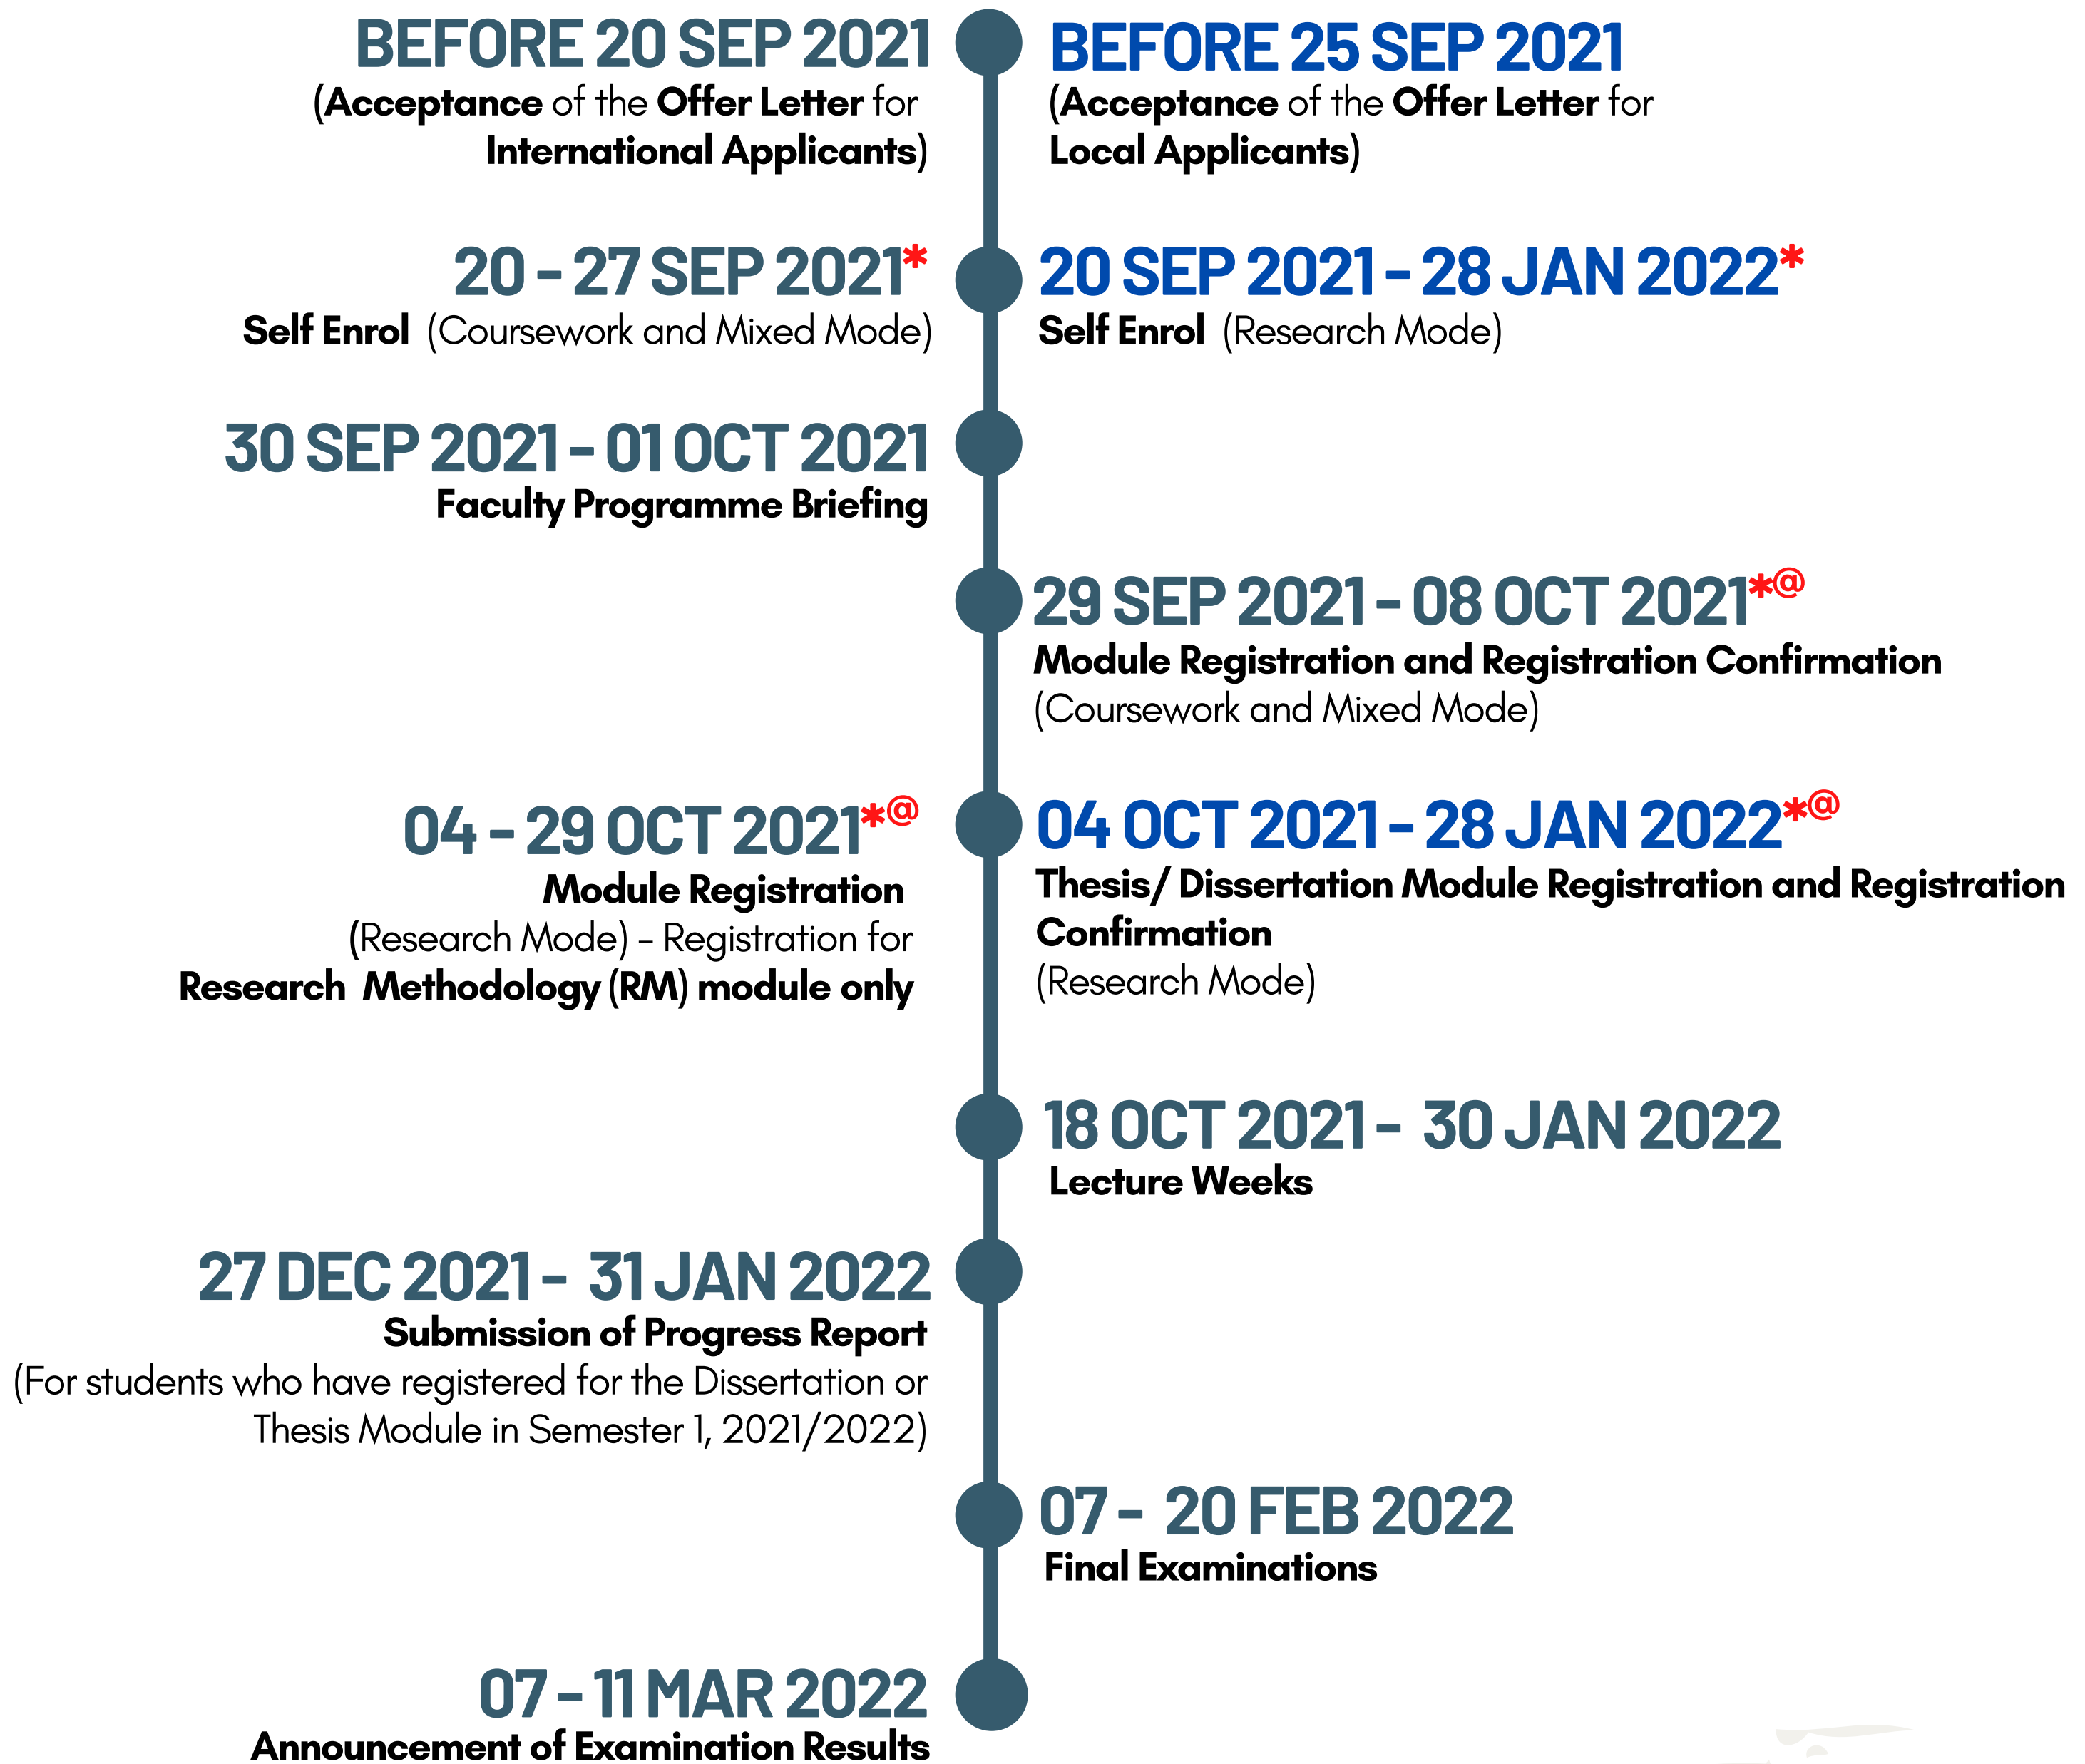

# REGISTRATION SCHEDULE FOR NEW STUDENTS SEMESTER I, 2021/2022 ACADEMIC SESSION

## NEW POSTGRADUATE STUDENTS

\* Self Enrol on the **20th September 2021** will start at **8.30 a.m.** (Malaysia time)  
Registration on the **29th September 2021** will start at **8.30 a.m.** (Malaysia time)

Please note that the registration schedule is subject to change.  
(Updated 15th September 2021)