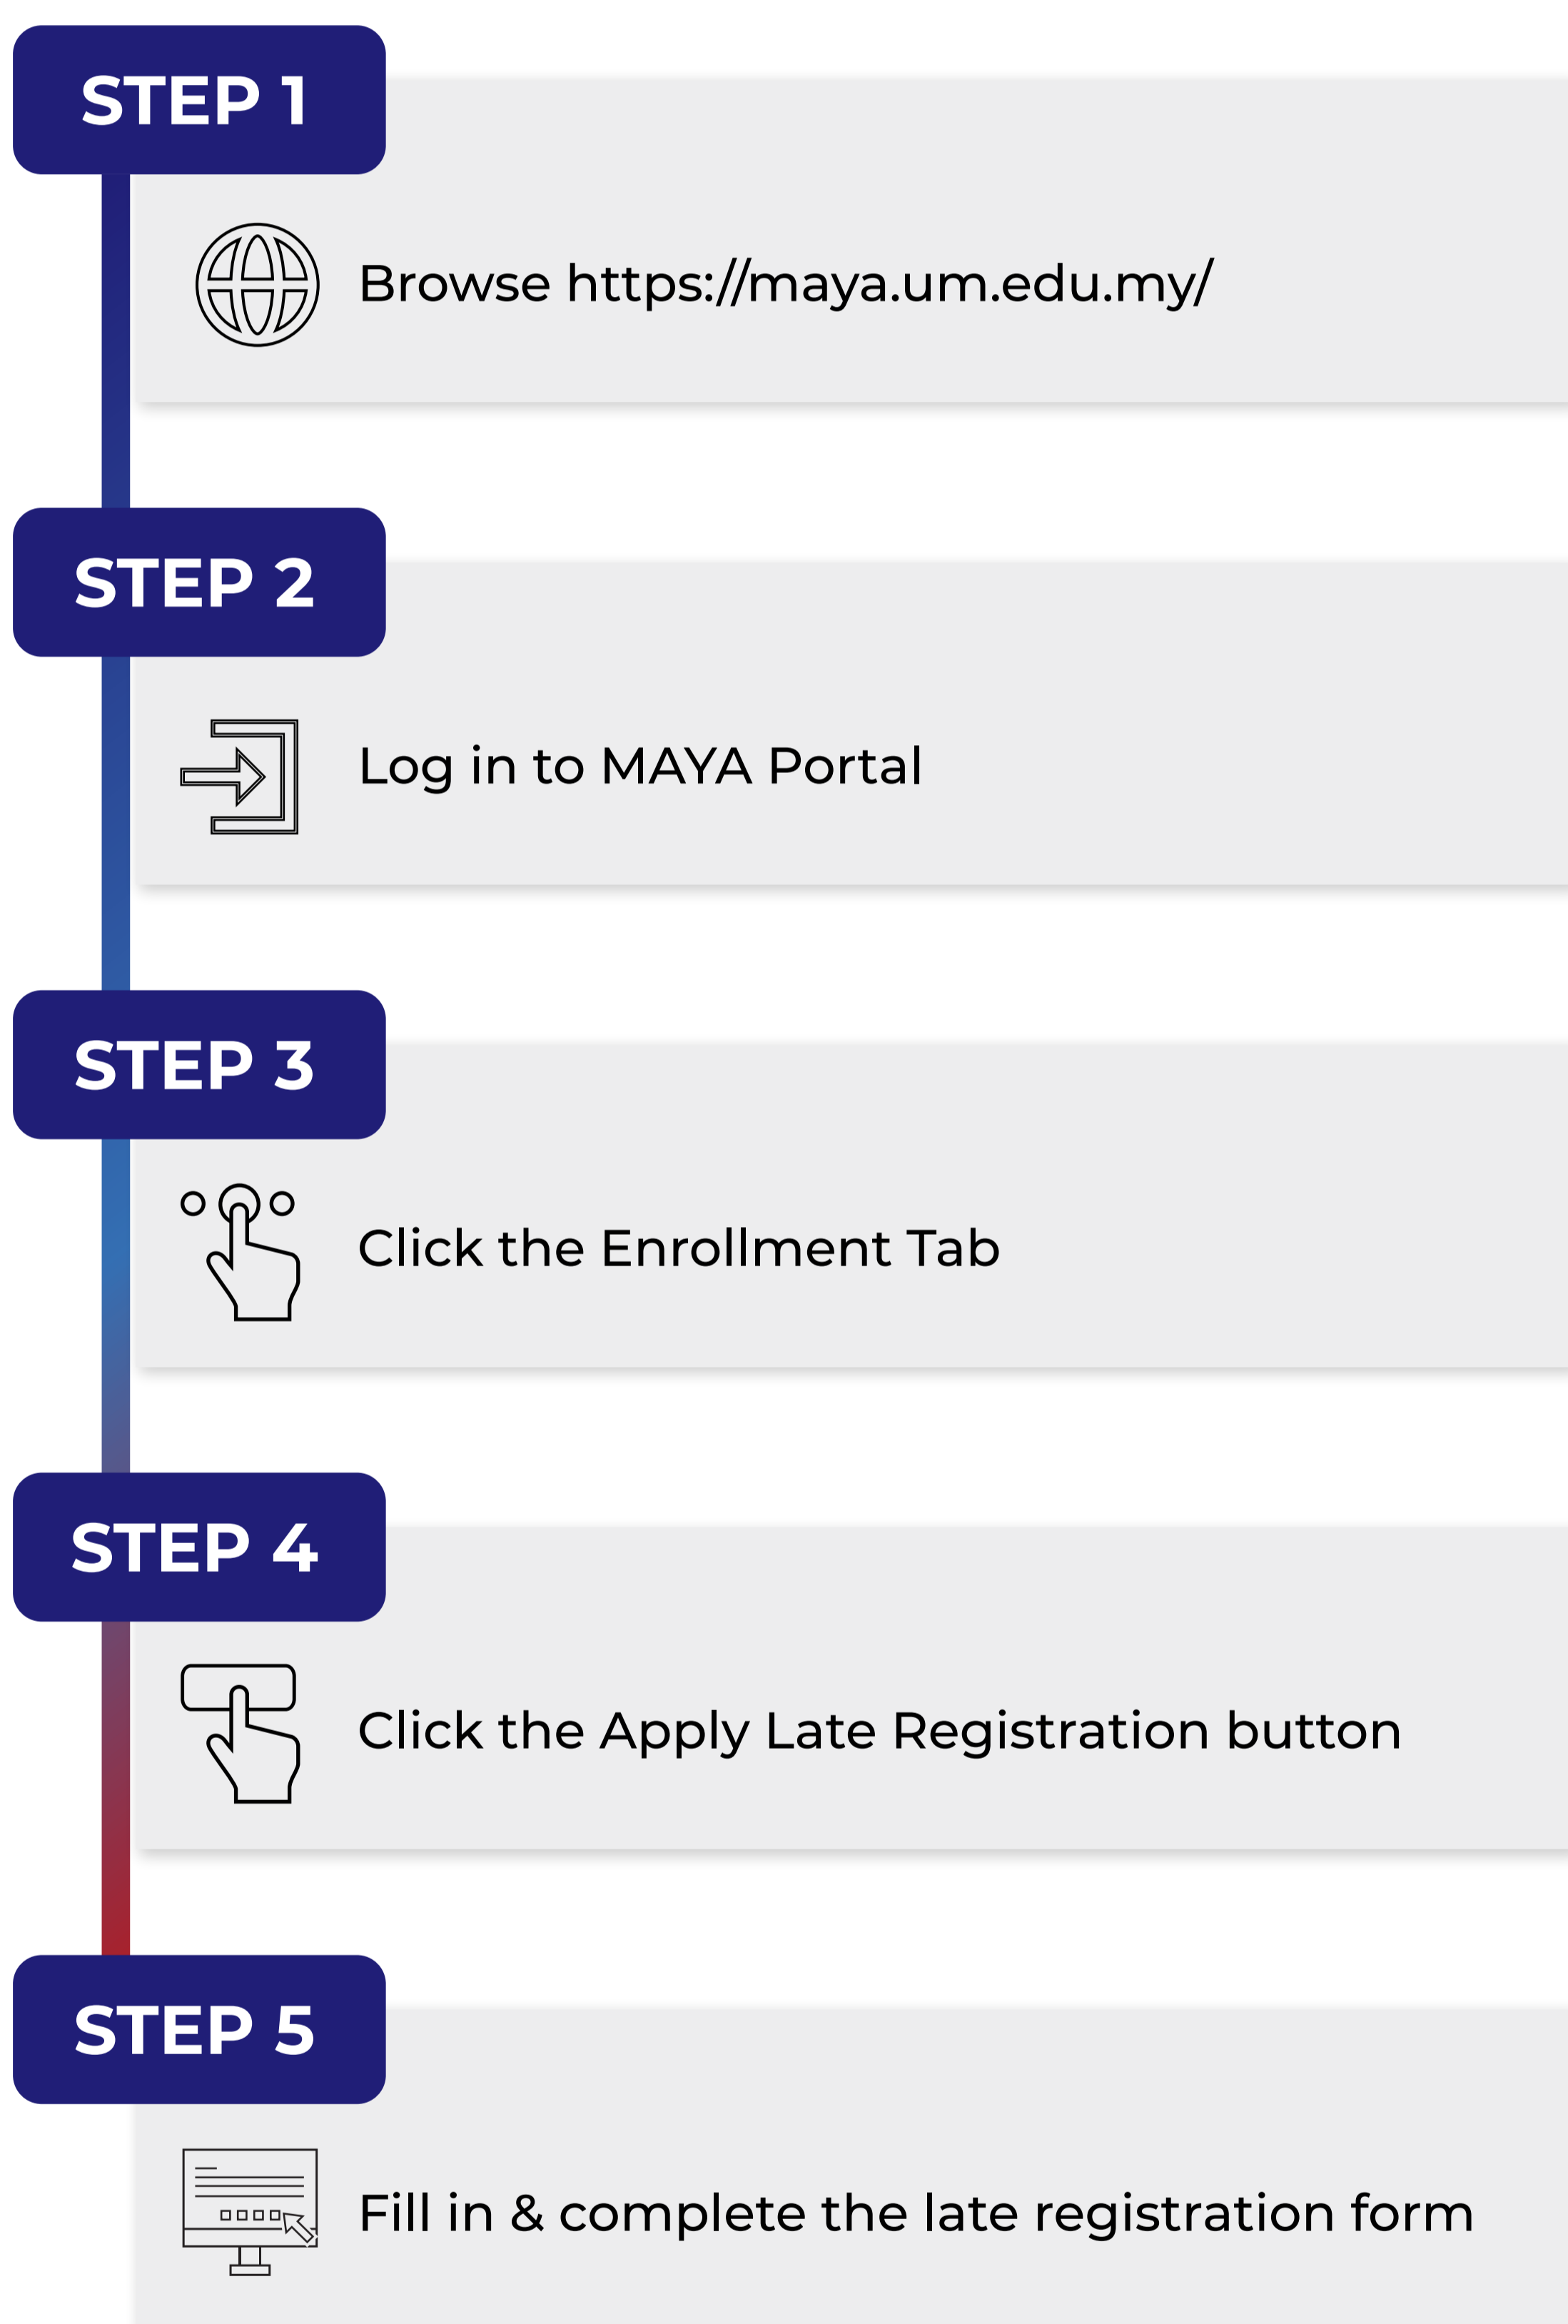

MAYA PORTAL

SEMESTER I
2023/2024

LATE REGISTRATION
APPLICATION

Dear Students,

For any student who missed the duration of the registration period, all appeals must be submitted via MAYA with reason/justification of late registration. Please follow these five (5) simple steps: